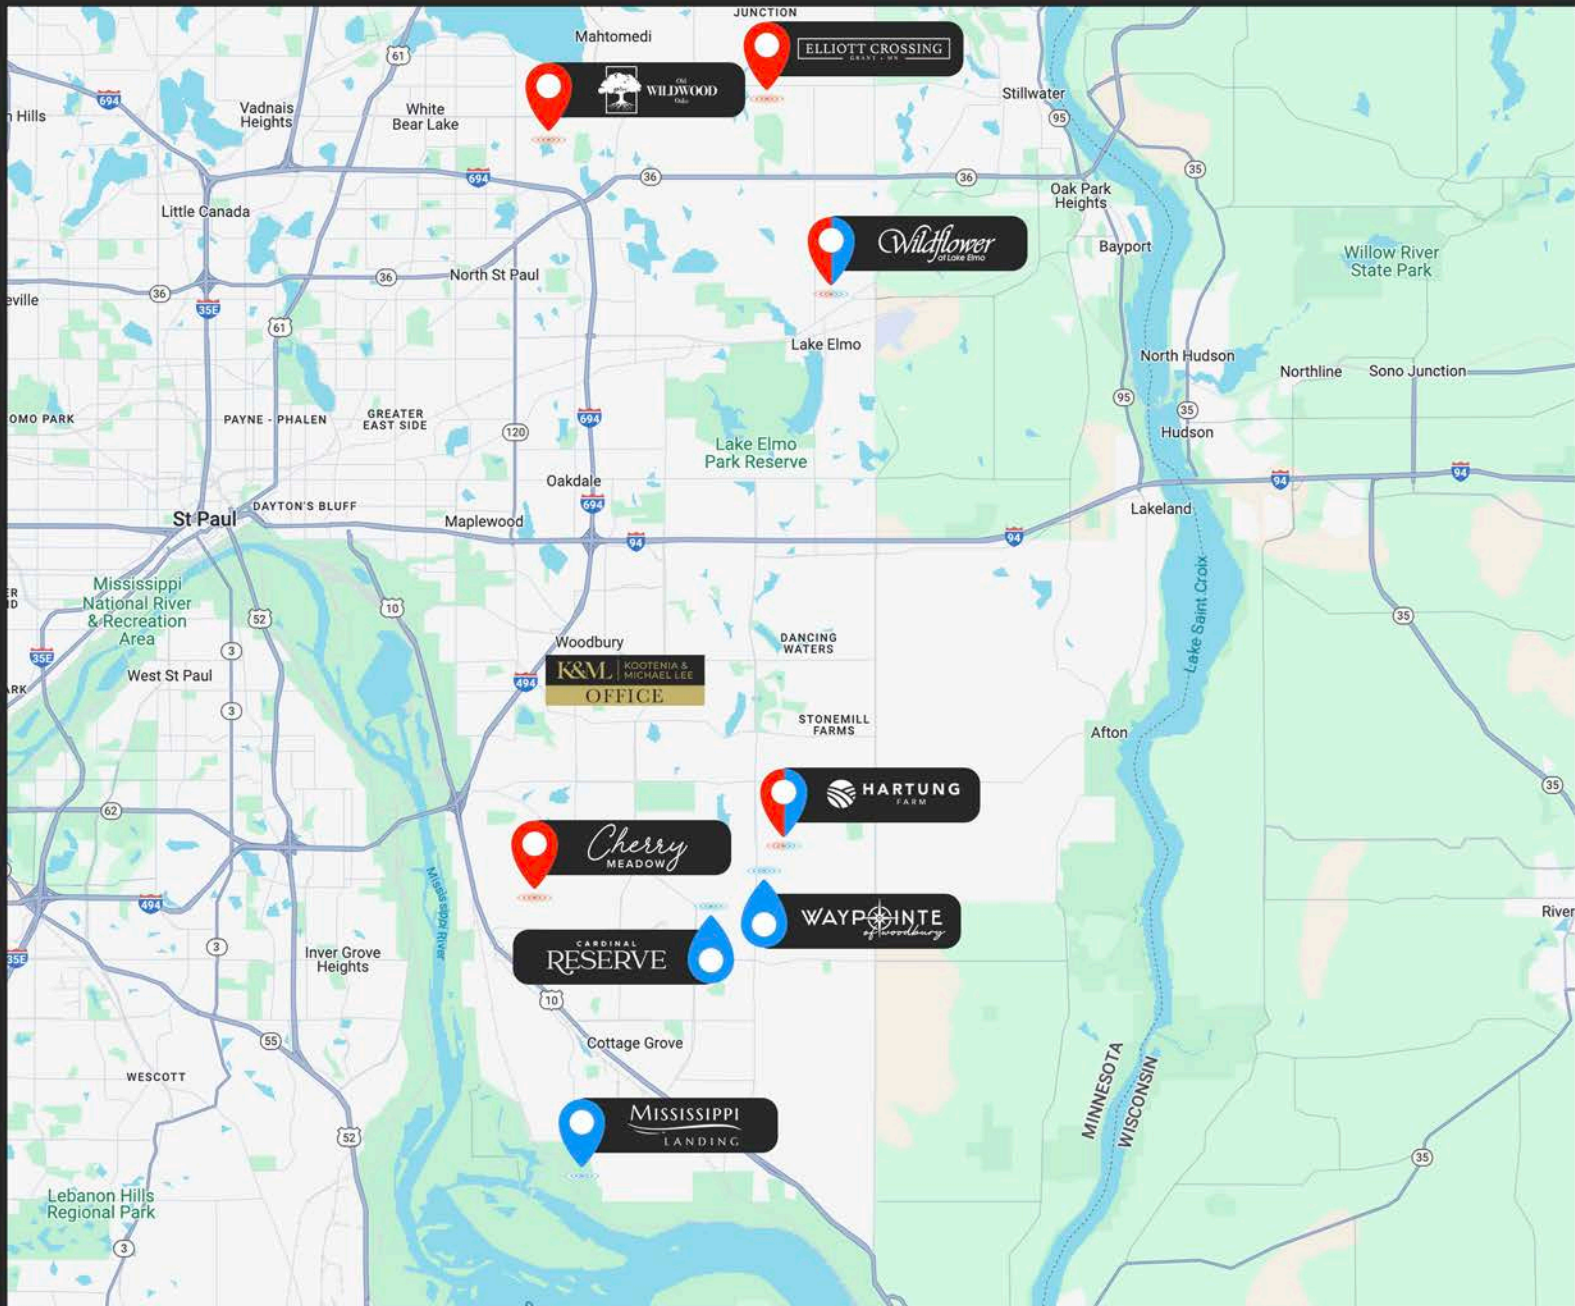

MICHAEL LEE
HOMES

KOOTENIA

Cardinal Reserve
Cottage Grove, MN

Cherry Meadow
Woodbury, MN

Mississippi Landing
Cottage Grove, MN

Elliott Crossing
Grant, MN

Hartung Farm
Woodbury, MN

Hartung Farm
Woodbury, MN

Waypointe of Woodbury
Woodbury, MN

Old Wildwood Oaks
Mahtomedi, MN

Wildflower of Lake Elmo
Lake Elmo, MN

Wildflower of Lake Elmo
Lake Elmo, MN