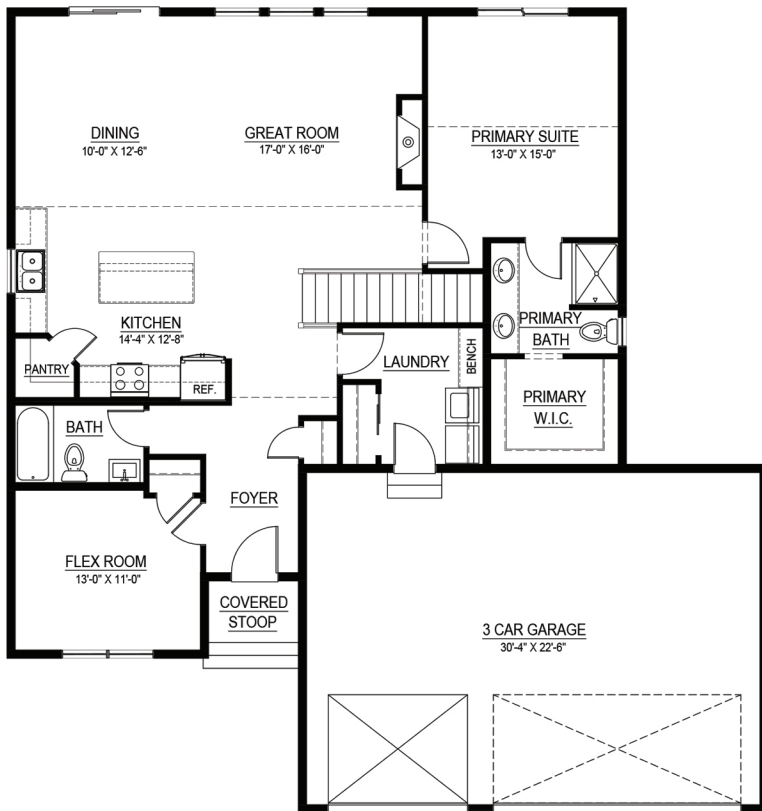

Norway (3-Car)

2 - 3 BEDROOM
2 - 3 BATHROOM
1,400 - 2,192 SQ. FT.

Main level

Lower Level

MICHAEL LEE
H O M E S

© 2025 Michael Lee, Inc. (dba "Michael Lee Homes") All rights reserved. Prices, specifications, terms, and conditions are subject to change without prior notice. Images are for illustrative purposes only and may depict optional features that are either unavailable or available at an additional cost. All plan renderings are artistic representations and do not constitute a legal contract. Please note that square footage and room dimensions may vary based on elevation and selected options. For detailed pricing, home plans, floor plans, options, features, lot pricing, availability, and further information, please contact a new home specialist at Michael Lee Homes. MN License # BC416226 | WI License #1426660.