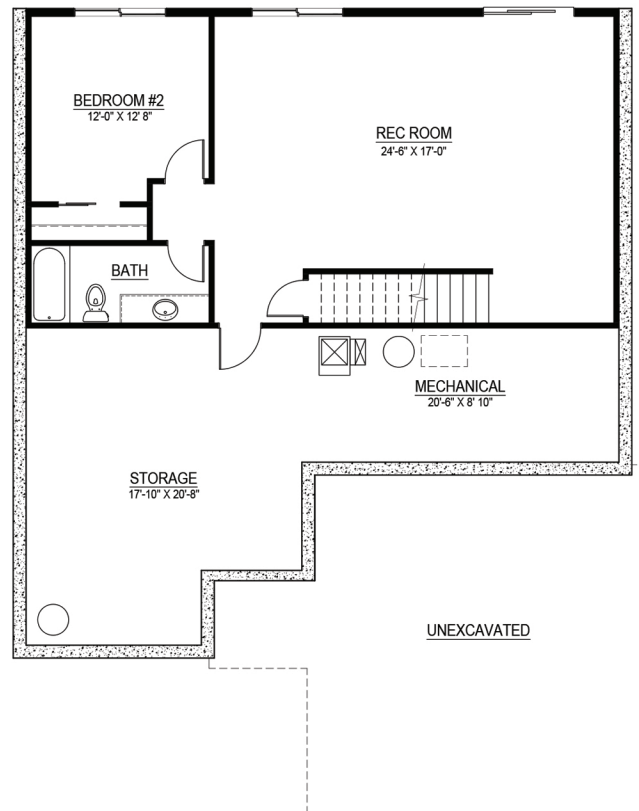

Norway (3-Car)

2 - 3 BEDROOM
2 - 3 BATHROOM
1,400 - 2,192 SQ. FT.

Main level

Lower Level

MICHAEL LEE
H O M E S

© 2025 Michael Lee, Inc. (dba "Michael Lee Homes") All rights reserved. Prices, specifications, terms, and conditions are subject to change without prior notice. Images are for illustrative purposes only and may depict optional features that are either unavailable or available at an additional cost. All plan renderings are artistic representations and do not constitute a legal contract. Please note that square footage and room dimensions may vary based on elevation and selected options. For detailed pricing, home plans, floor plans, options, features, lot pricing, availability, and further information, please contact a new home specialist at Michael Lee Homes. MN License # BC416226 | WI License #1426660.