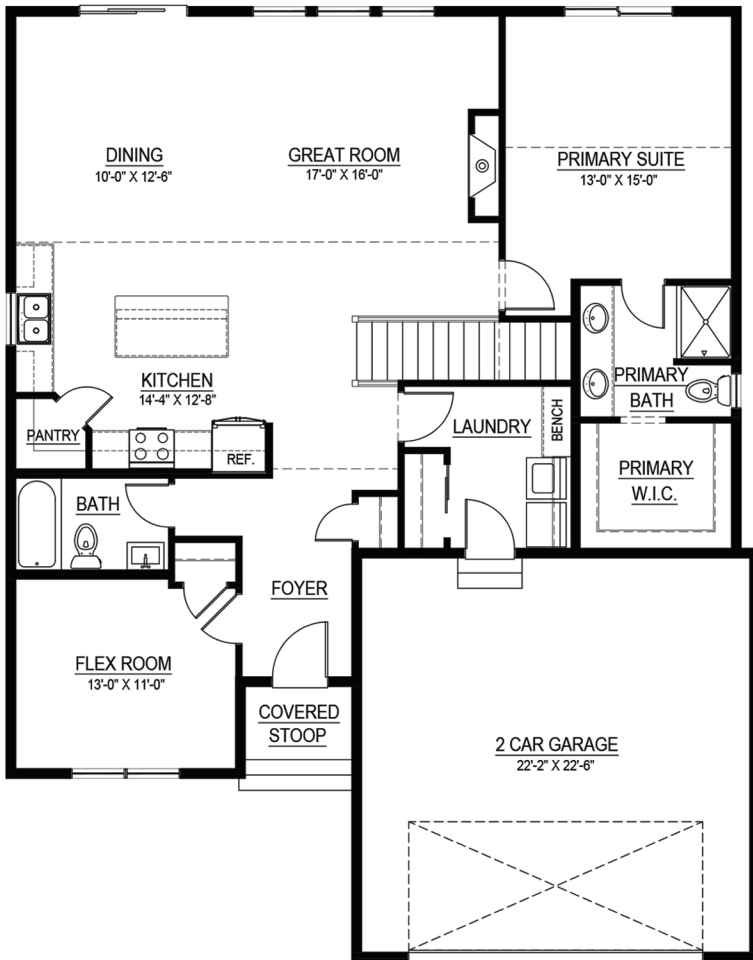

Norway (2-Car)

2 - 3 BEDROOM
2 - 3 BATHROOM
1,400 - 2,192 SQ. FT.

Main level

Lower Level

MICHAEL LEE
H O M E S

© 2025 Michael Lee, Inc. (dba "Michael Lee Homes") All rights reserved. Prices, specifications, terms, and conditions are subject to change without prior notice. Images are for illustrative purposes only and may depict optional features that are either unavailable or available at an additional cost. All plan renderings are artistic representations and do not constitute a legal contract. Please note that square footage and room dimensions may vary based on elevation and selected options. For detailed pricing, home plans, floor plans, options, features, lot pricing, availability, and further information, please contact a new home specialist at Michael Lee Homes. MN License # BC416226 | WI License #1426660.