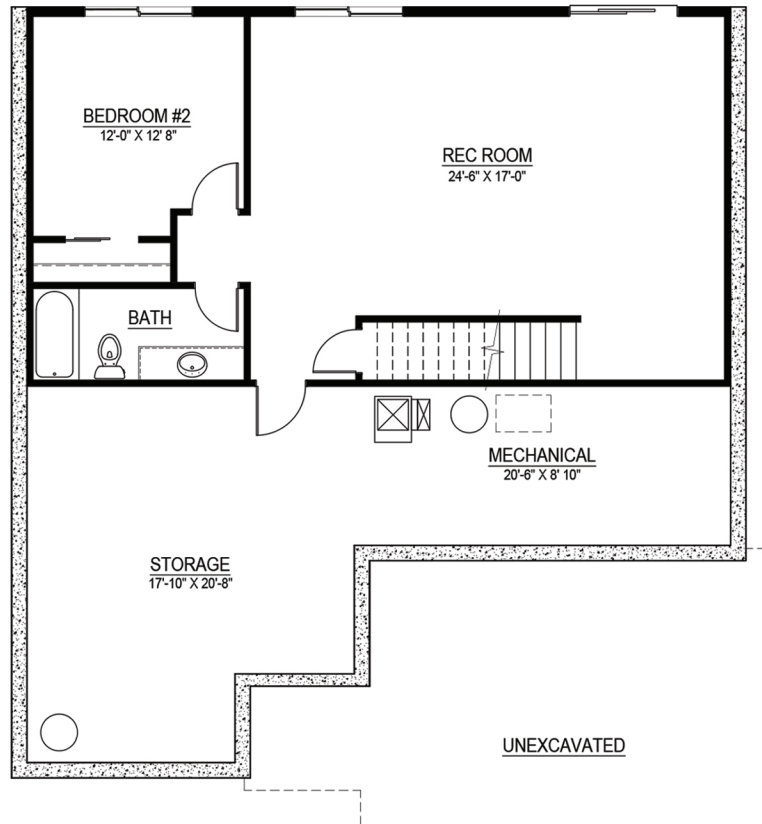

Norway (2-Car)

2 - 3 BEDROOM
2 - 3 BATHROOM
1,400 - 2,192 SQ. FT.

Main level

Lower Level

MICHAEL LEE
H O M E S

© 2025 Michael Lee, Inc. (dba "Michael Lee Homes") All rights reserved. Prices, specifications, terms, and conditions are subject to change without prior notice. Images are for illustrative purposes only and may depict optional features that are either unavailable or available at an additional cost. All plan renderings are artistic representations and do not constitute a legal contract. Please note that square footage and room dimensions may vary based on elevation and selected options. For detailed pricing, home plans, floor plans, options, features, lot pricing, availability, and further information, please contact a new home specialist at Michael Lee Homes. MN License # BC416226 | WI License #1426660.