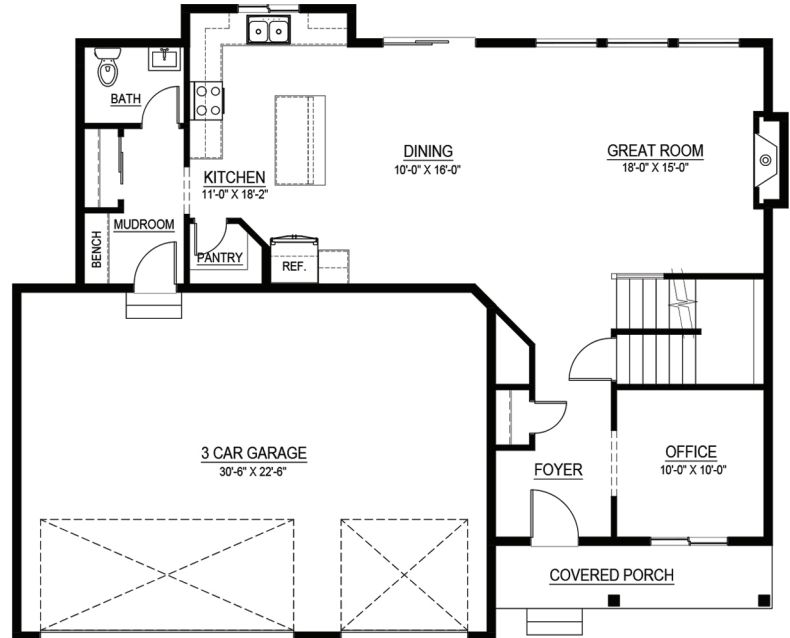

# Lincoln

3 - 5 BEDROOM  
3 - 4 BATHROOM  
2,236 - 2976 SQ. FT.

Main level

Upper level

Lower Level