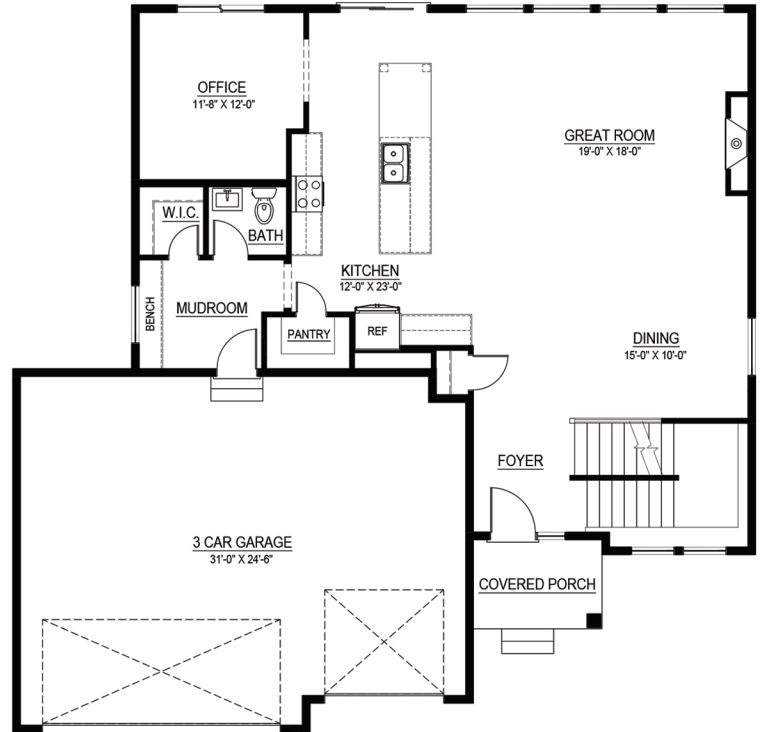

Garfield

3 - 5 BEDROOM
 3 - 5 BATHROOM
 2,844 - 3,926 SQ. FT.

Main level

Upper level

Lower Level