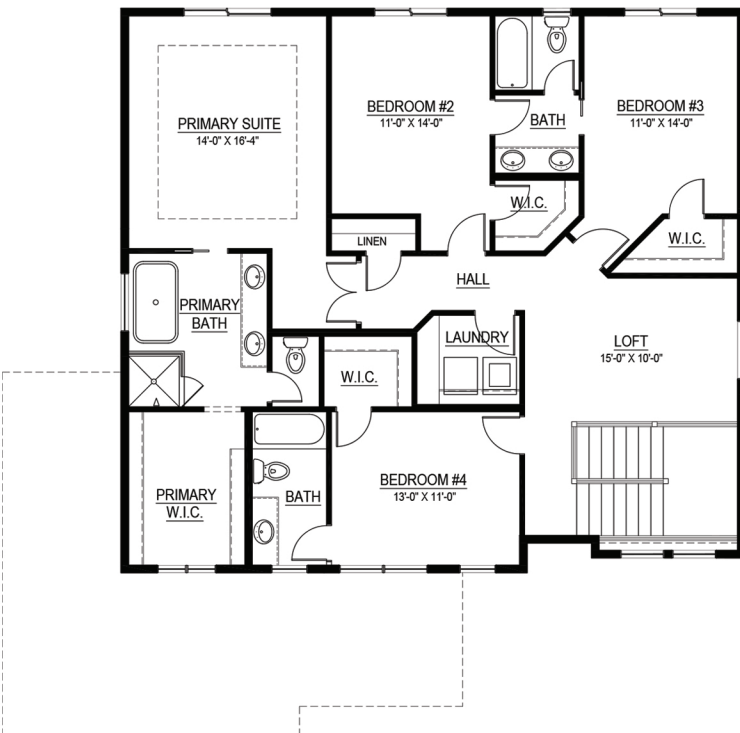

Garfield

3 - 5 BEDROOM
 3 - 5 BATHROOM
 2,844 - 3,926 SQ. FT.

Main level

Upper level

Lower Level